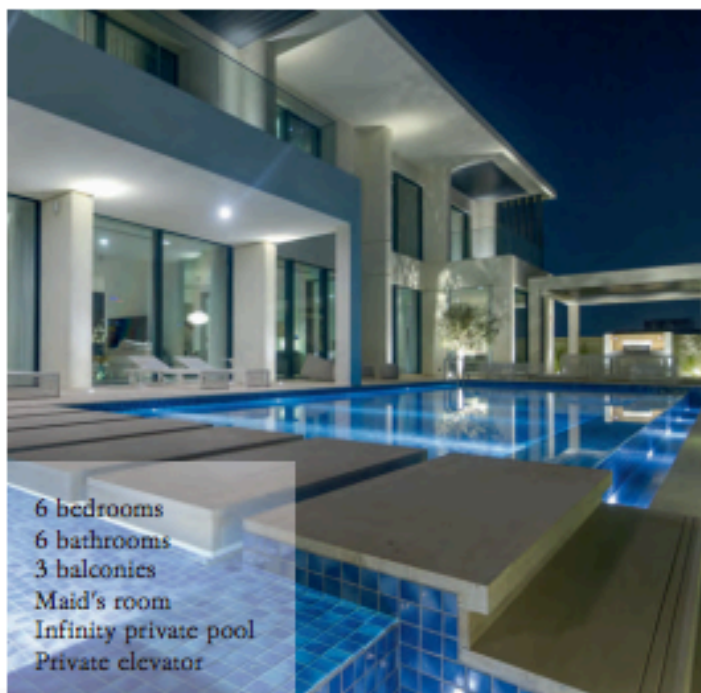

PALM JUMEIRAH, DUBAI

\$18.5m

Luxhabitat

A contemporary masterpiece with a majestic entranceway, this modern design villa welcomes you with dual water features as you open up to the oversized ground floor. Featuring the latest in smart home technology, high-quality finishings, and breathtaking views of the Dubai Marina; it is covetable at every turn.

The ground floor welcomes you into an oversized living area, with the immediate left featuring service quarters/maids room, kitchen, storage, all with easy access to the outside so your staff can take care of you and your family discreetly. The chef's kitchen is followed by a conveniently located dining area that overlooks the beach. At the centre of the villa is a large living area where you can access the beach and oversized pool. Featuring canopies covering parts of the rooftop terrace, this villa gives you both covered and sunbathing areas and an ultimate private resort feeling in your own home. Majestic views of the both the Atlantis and Marina Skyline as well as the Arabian Sea form the vistas from the home.

6 bedrooms
6 bathrooms
3 balconies
Maid's room
Infinity private pool
Private elevator